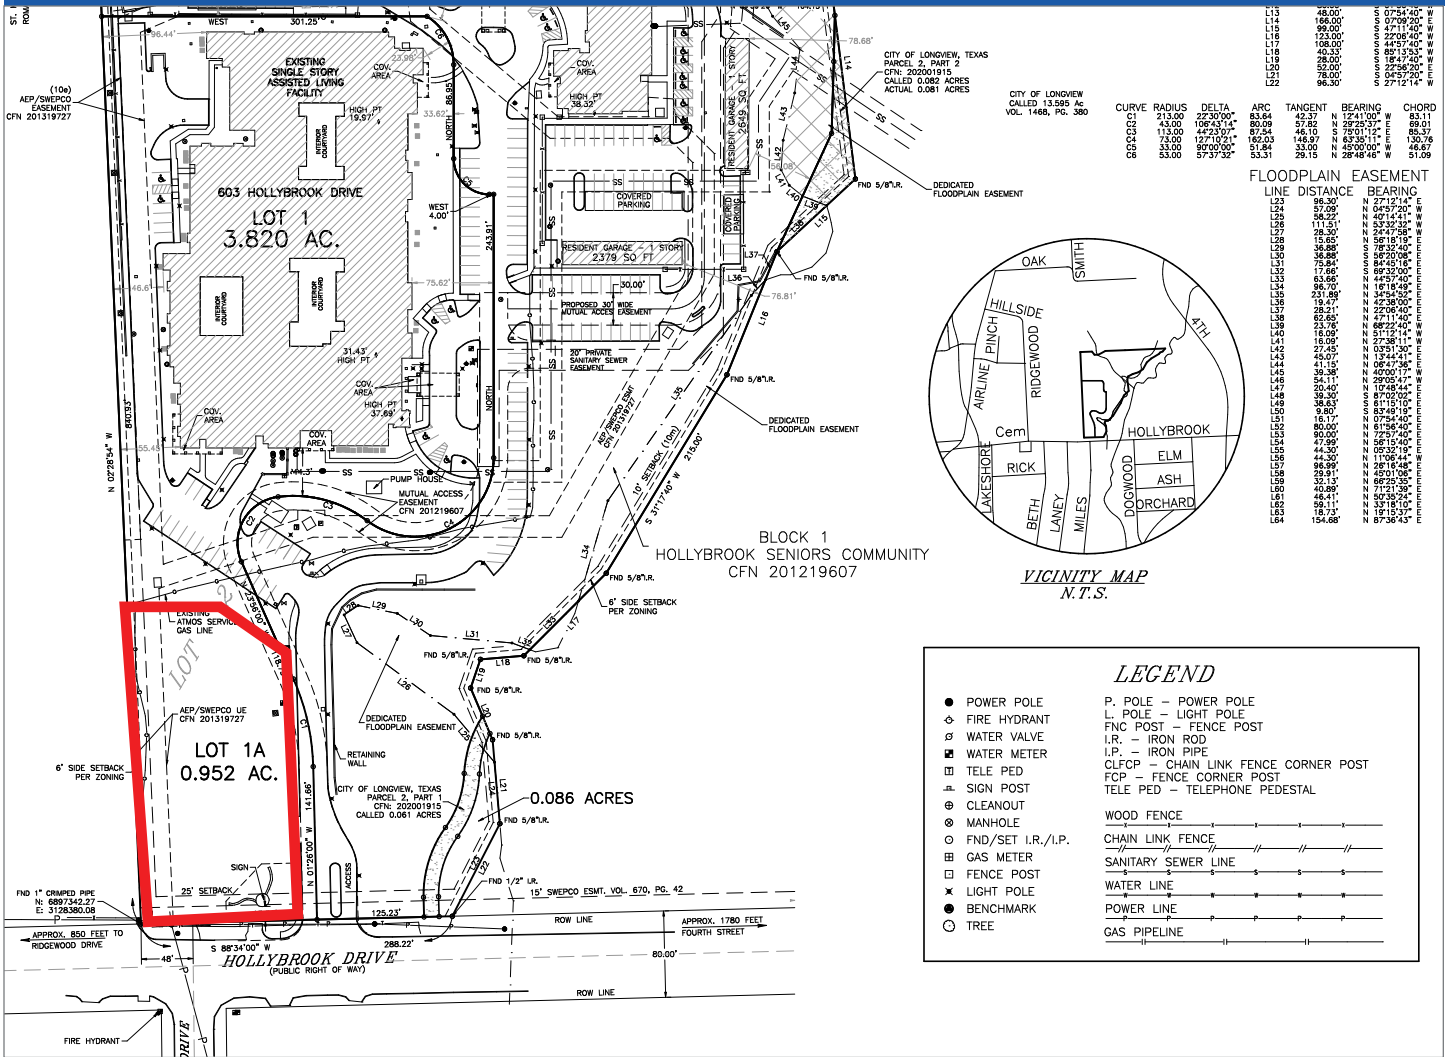

FOR SALE OR BUILD TO SUIT

Prime Outparcel for Sale or Build to Suit

601 Hollybrook Drive
Longview, TX 75605

MEDCOREPARTNERS.COM

PRIME OUTPARCEL FOR SALE OR BUILD TO SUIT

Property Overview

Prime .952 acre parcel for sale or build-to-suit in Longview, TX adjacent to Parkview at Holly Brook, a high-end independent, assisted living and memory care facility. This is a fantastic location for a small retail or office project.

 <p>PROPERTY TYPE</p> <p>ZONED RETAIL</p>	 <p>AVAILABLE SF</p> <p>.952 ACRES</p>	 <p>PRICING</p> <p>CALL FOR PRICING</p>
---	--	---

For more information, contact:

Kyle Libby — *Partner*

kyle@medcorepartners.com
214.228.0300